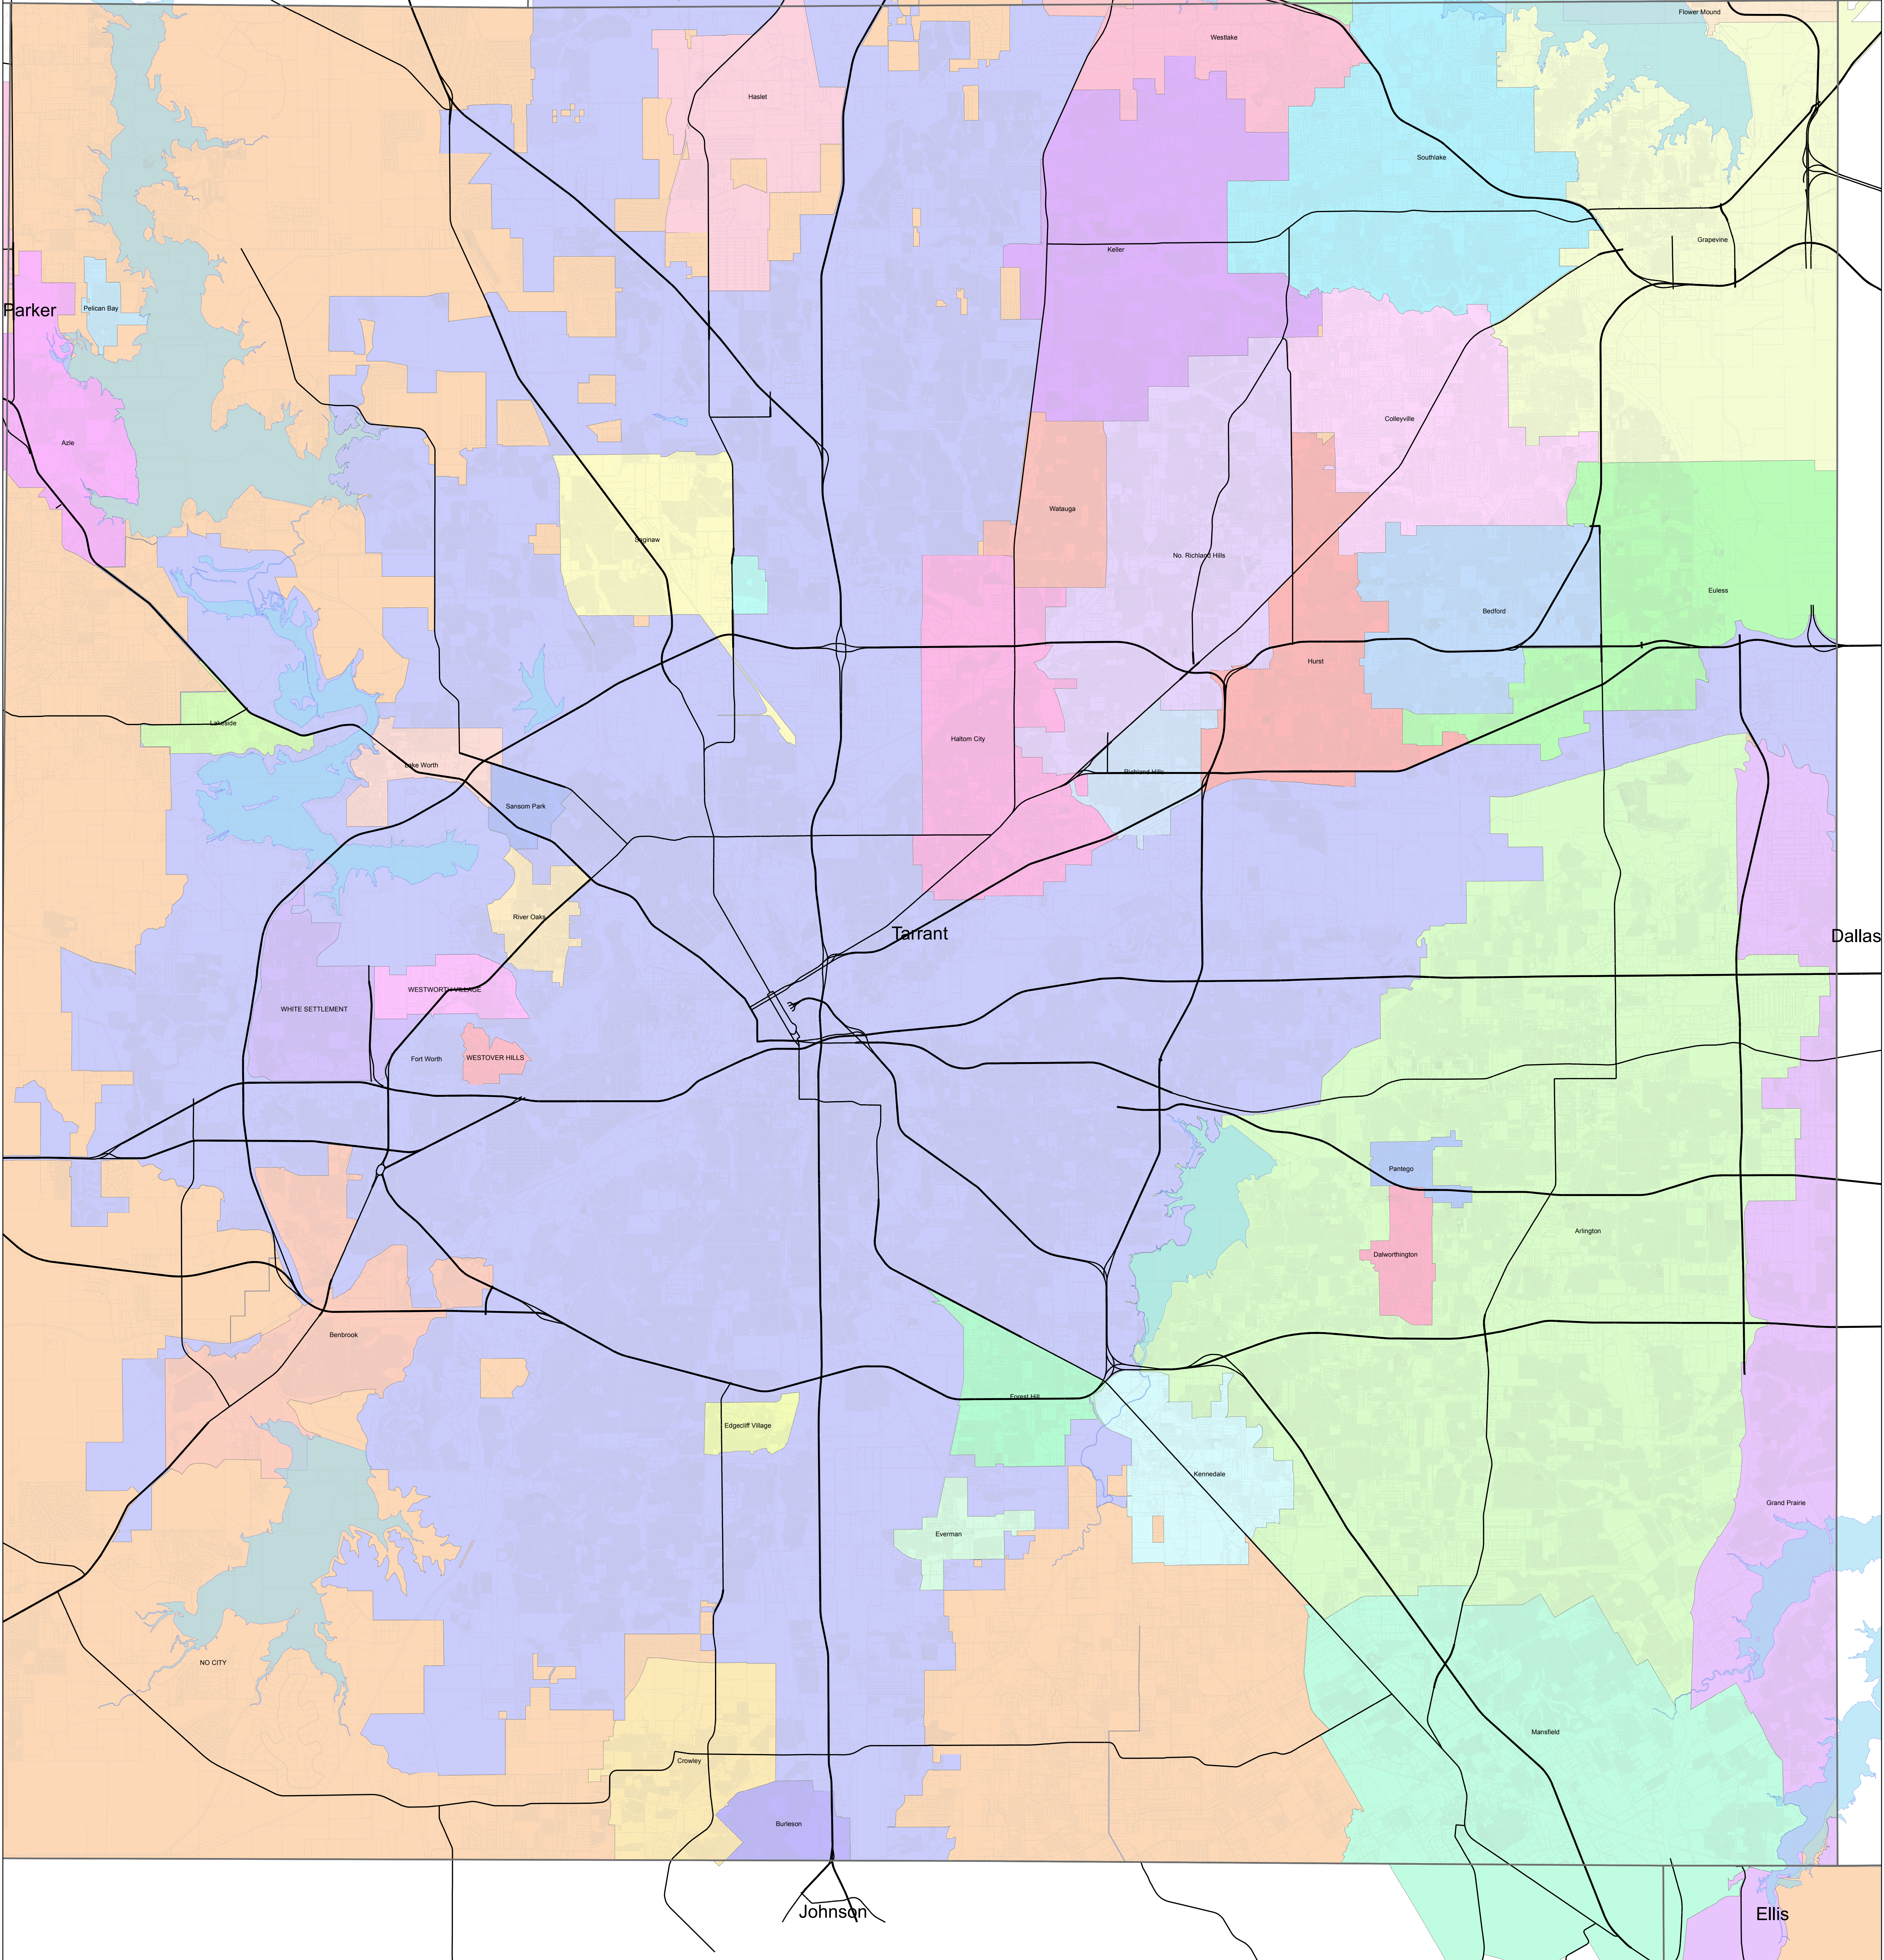

Wise

Denton

Tarrant County  
Cities

Legend

- Tarrant County
- Major Roads
- TAD Parcels
- Lakes

City Boundaries

- | CITY_NAME |                    |
|-----------|--------------------|
|           | Arlington          |
|           | Azle               |
|           | Bedford            |
|           | Benbrook           |
|           | Blue Mound         |
|           | Burleson           |
|           | Colleyville        |
|           | Crowley            |
|           | Dalworthington     |
|           | Edgcliff Village   |
|           | Euless             |
|           | Everman            |
|           | Flower Mound       |
|           | Forest Hill        |
|           | Fort Worth         |
|           | Grand Prairie      |
|           | Grapevine          |
|           | Haltom City        |
|           | Haslet             |
|           | Hurst              |
|           | Keller             |
|           | Kennedale          |
|           | Lake Worth         |
|           | Lakeside           |
|           | Mansfield          |
|           | NO CITY            |
|           | No. Richland Hills |
|           | Pantego            |
|           | Pelican Bay        |
|           | Reno               |
|           | Richland Hills     |
|           | River Oaks         |
|           | Roanoke            |
|           | Saginaw            |
|           | Sansom Park        |
|           | Southlake          |
|           | Trophy Club        |
|           | WESTOVER HILLS     |
|           | WESTWORTH VILLAGE  |
|           | WHITE SETTLEMENT   |
|           | Watauga            |
|           | Westlake           |